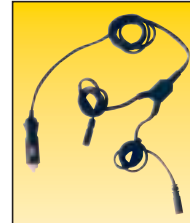

The power distribution units are available in four models.

Easy connection to cigarette lighter or red/green leads.

The red/green lead displays a red light when the element is heating and a green light when ready for delivery.

Simply plug the pdu into an outlet then connect the red/green lead to pdu. Plug each element (while inside the bag) into the end of the box with the red/green light from the pdu.

**In 5 - 8 minutes the unit is ready, as the lights will show.**

For deliveries, unplug the element/bag and go.

The bags are sold with a cigarette lighter adaptor and the double d/c element.

heat 10 bags  
in about 5 minutes

CIGARETTE  
LIGHTER ADAPTER

RED/GREEN  
LEAD